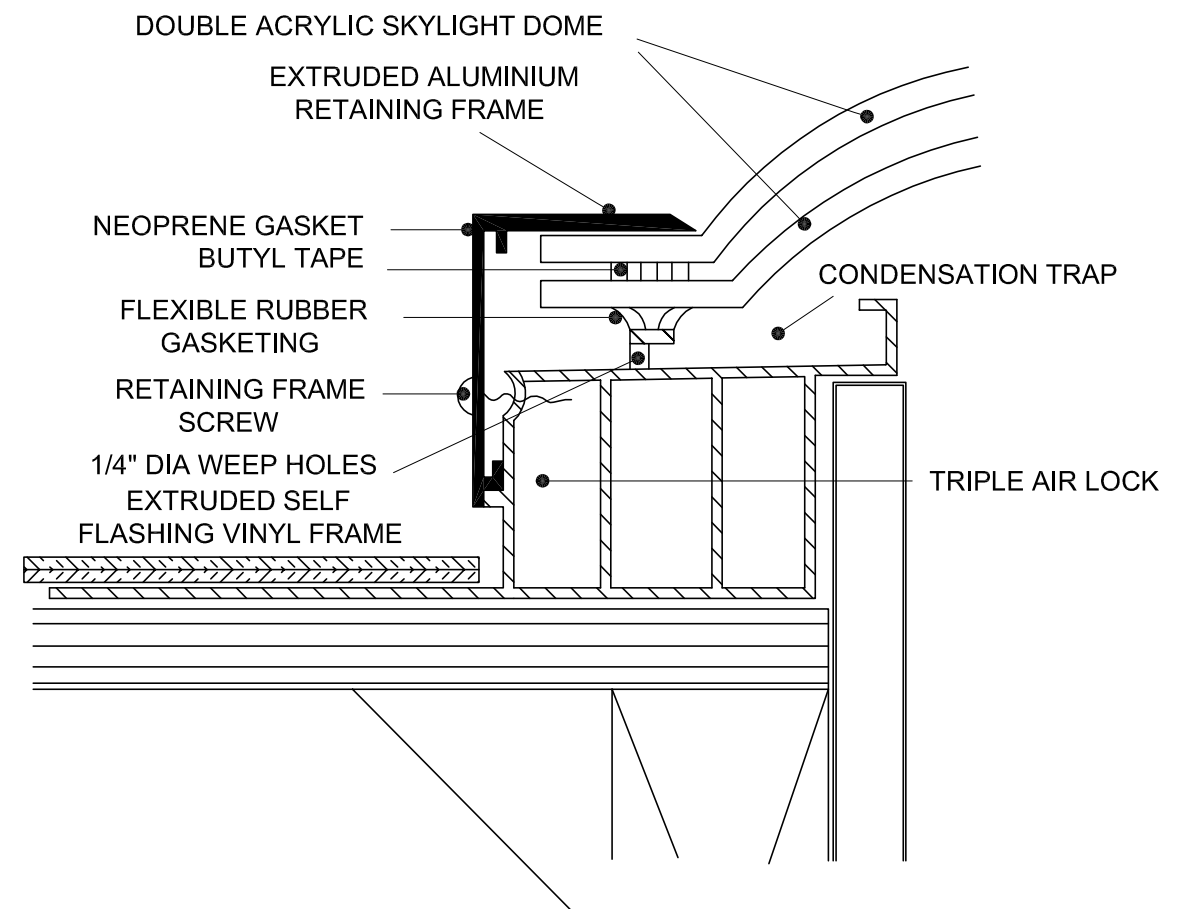

SLOPED ROOF SKYLIGHTS

VINYL

<p>THE USE OF THIS DRAWING IS RESTRICTED TO INSTRUCTIONS RECEIVED FROM ARCHITECTURAL PLASTICS LTD.</p> <p>COPYRIGHT RESTS WITH ARCHITECTURAL PLASTICS LTD. AT ALL TIMES</p>	 Architectural Plastics Limited <small>707 Arrow Rd., Weston, Ont. M9M 2L4 AREA CODE 416 749-7070</small> 	
	TITLE	DATE
	PROJECT	SCALE
	ARCH.	DRW'N BY
	GEN. CONT.	DRAWG. No.